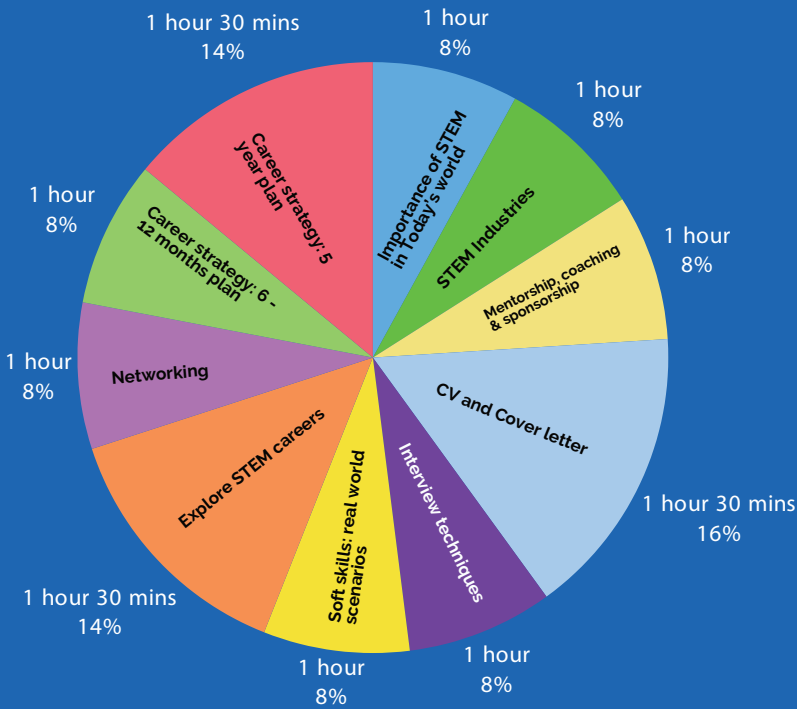

STEM:

Science
Technology
Engineering
Mathematics

What is the 'STEM Careers Academy'?

The Wenite academy is designed to equip and guide (aspiring) STEM Graduates and Early Career Professionals with the tools to support growth and development to reach their STEM career goals.

Learning channels

- Live facilitator led
- Coaching and mentorship
- Hands-on workshops
- Guest speaker sessions
- Ongoing networking
- Case studies and simulations
- Online modules/ e-learning modules
- Personalised development
- Peer/ collaborative learning

Only 12 hours on career development

2,000+
follow us

accumulated
100,100+
voluntary hours

100,000+
access our content

produced
60+
career profiles

worked with
100+
individuals

worked with
10+
organisations & universities